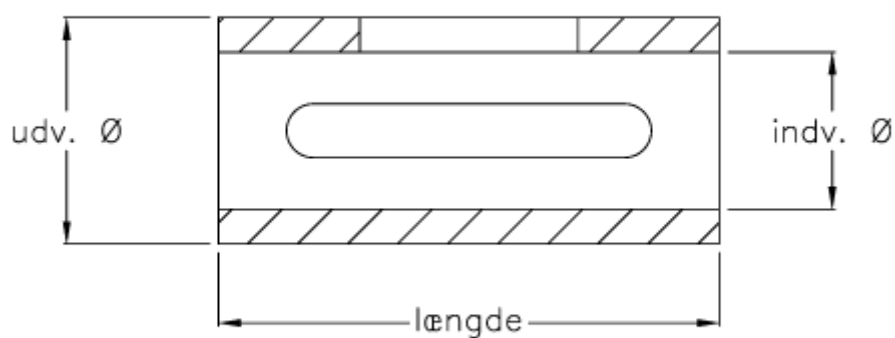

Data Sheet

Article number: 39281424

Description: Bush 14/24 incl. keys

Measures

Description	= 14/24
Internal diameter	= 14
Length	= 40
Outer diameter	= 24